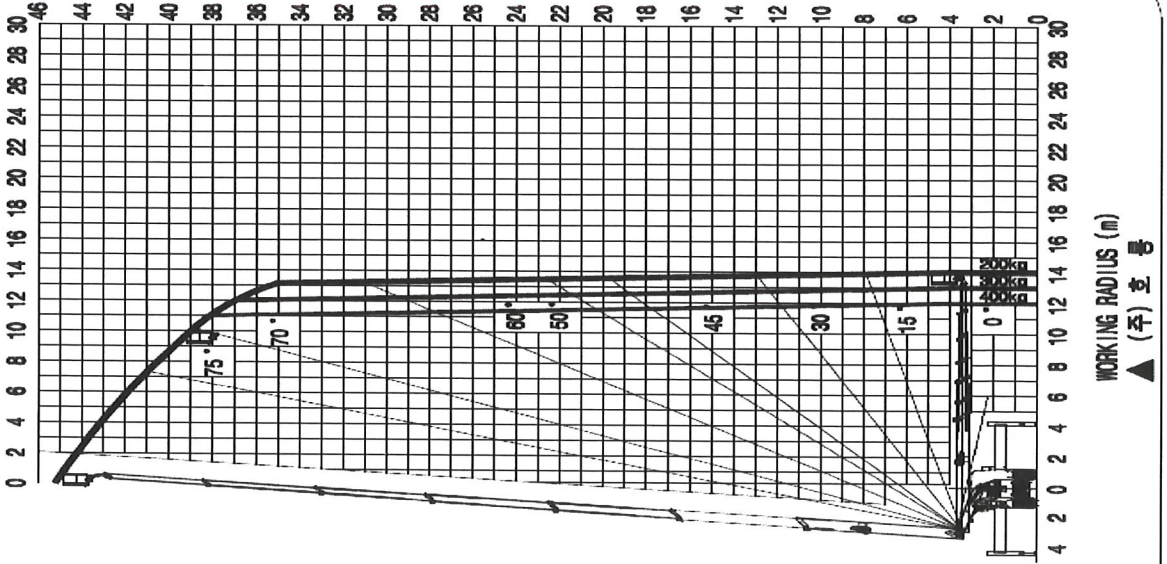

SKY4504N 전방 작업반경도

(SKY450-NR42)

Platform loading capacity: 200kg, 300kg, 400kg or 2 persons
Outriggers fully extended

SKY4504N 측방 작업반경도

(SKY450-NR42)

Platform loading capacity: 200kg, 300kg, 400kg or 2 persons
Outriggers fully extended

SKY4504N 후방 작업반경도

(SKY450-NR42)

Platform loading capacity: 200kg, 300kg, 400kg or 2 persons
Outriggers fully extended