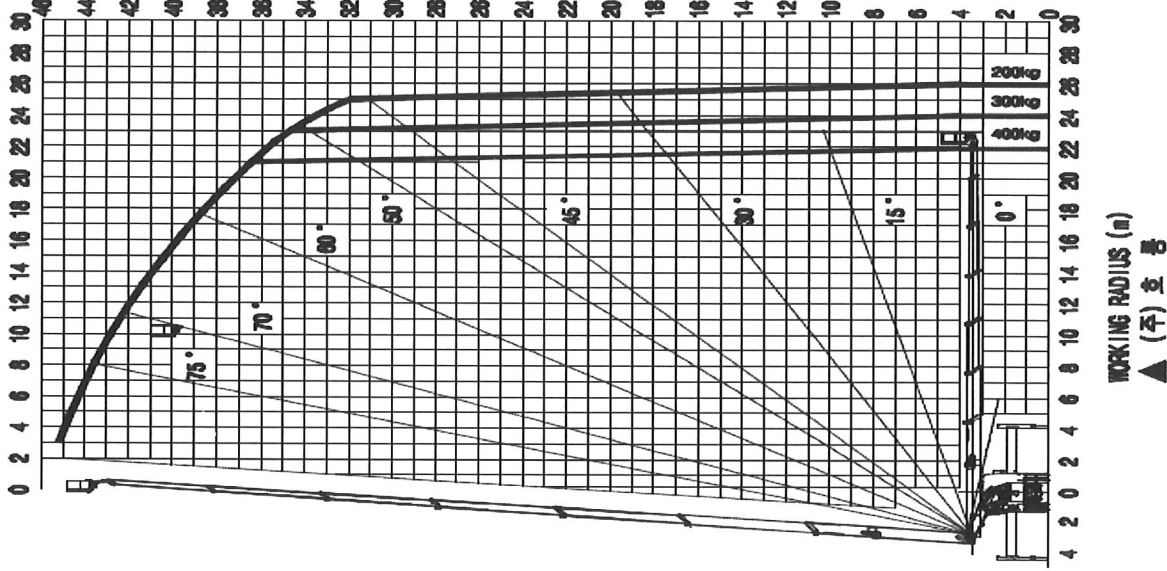

SKY4504N 전방 작업반경도

(SKY450-NR42)

Platform loading capacity: 200kg, 300kg, 400kg or 2 persons
Outriggers fully extended

SKY4504N 측방 작업반경도

(SKY450-NR42)

Platform loading capacity: 200kg, 300kg, 400kg or 2 persons
Outriggers fully extended

SKY4504N 후방 작업반경도

(SKY450-NR42)

Platform loading capacity: 200kg, 300kg, 400kg or 2 persons
Outriggers fully extended